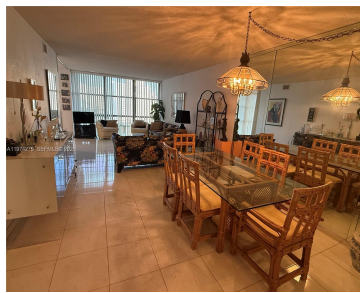

1000 PARKVIEW DR, HALLANDALE BEACH, FL, 33009

<https://igorpresman.com>

1000 Parkview Dr,
Hallandale Beach,
FL, 33009

\$255,000

Well Priced to Sell! Exceptional opportunity in a prime Hallandale Beach location featuring beautiful Intracoastal and ocean views. This light filled residence offers 1 spacious bedroom, 2 full bathrooms, and a versatile den ideal for a guest room, home office, or additional living space. Expansive windows and a private balcony capture the serene water views [...]