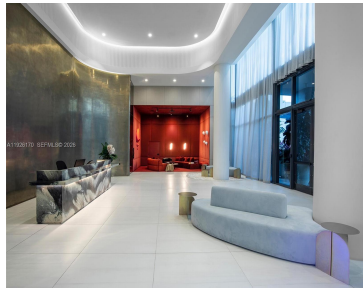

101 DIPLOMAT PKWY, HALLANDALE BEACH, FL, 33009

<https://igorpresman.com>

101 Diplomat pkwy,
Hallandale Beach,
FL, 33009

Experience branded living at Mondrian Hallandale Beach Residences—sophisticated, move-in-ready condos that bring Mondrian’s globally celebrated design and service to the heart of Hallandale. Enjoy magnificent views of the Ocean or Golf Course, elegant finishes, and over 30,000 sq. ft. of curated amenities, including a resort-style pooldeck, state-of-the-art fitness and wellness center, social lounges, podcast, pilates studio, spa, [...]