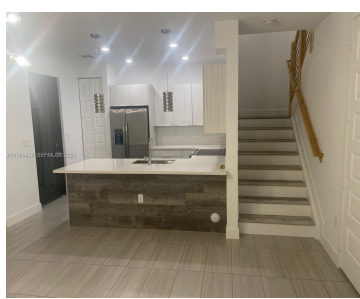

10445 81ST TER, DORAL, FL, 33178

https://igorpresman.com

10445 81st Ter,
Doral, FL, 33178

Live the lifestyle everyone is looking for at Summit at Park Central in Doral, one of the city's most exclusive and modern communities. This spectacular two-story townhome features 3 spacious bedrooms, 2.5 bathrooms, and a 2-car garage, plus additional parking spaces. Its contemporary design offers a fully equipped kitchen with stainless steel appliances, elegant countertops, [...]

ArchitecturalStyle: First Floor Entry

Building Name: GRAND BAY SOUTH TOWNHOMES

Exterior material: CBS Construction

Amenities & Features

Features: First Floor Entry

Amenities: Dishwasher, Disposal, Dryer, Electric Water Heater, Microwave, Washer