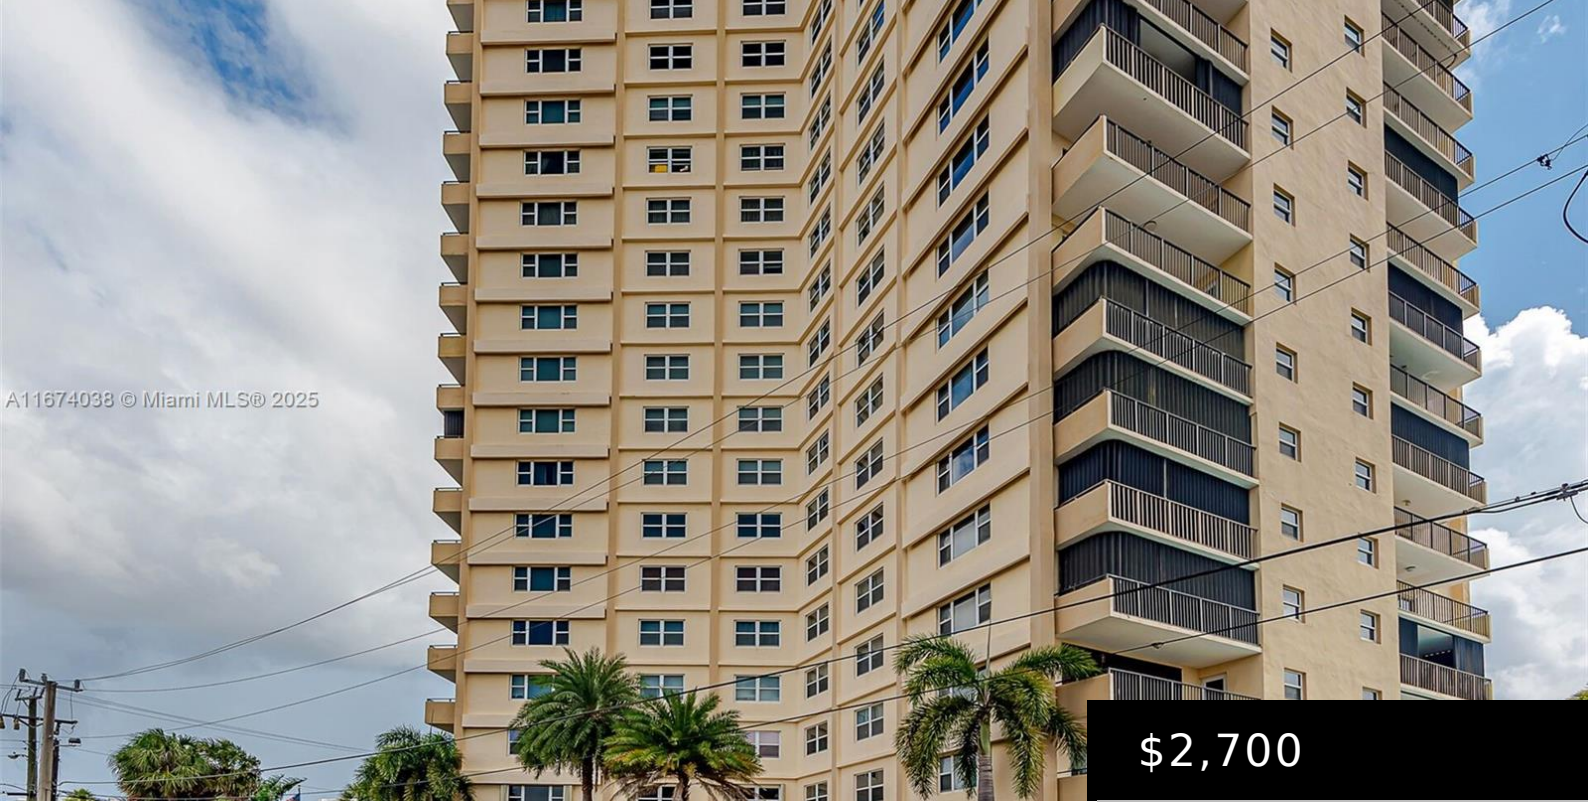

A11674038 © Miami MLS® 2025

**\$2,700**

## **1200 HIBISCUS AVE, POMPANO BEACH, FL, 33062**

<https://igorpresman.com>

Furnished corner unit avail for 6+ month lease. Renovated & open kitchen w/stainless steel appl & breakfast counter. Corner unit w/lots of light from west-facing windows. Large balcony overlooks pool deck. Spacious master bedroom has walk-in closet & ensuite bathroom w/shower. Amenities: sauna, exercise room, & social room w/ billiard table. Just 2 blocks to [...]

## Building Details

**NewConstructionYN:** No

**Building Name:** ARISTOCRAT OCEAN AND

---