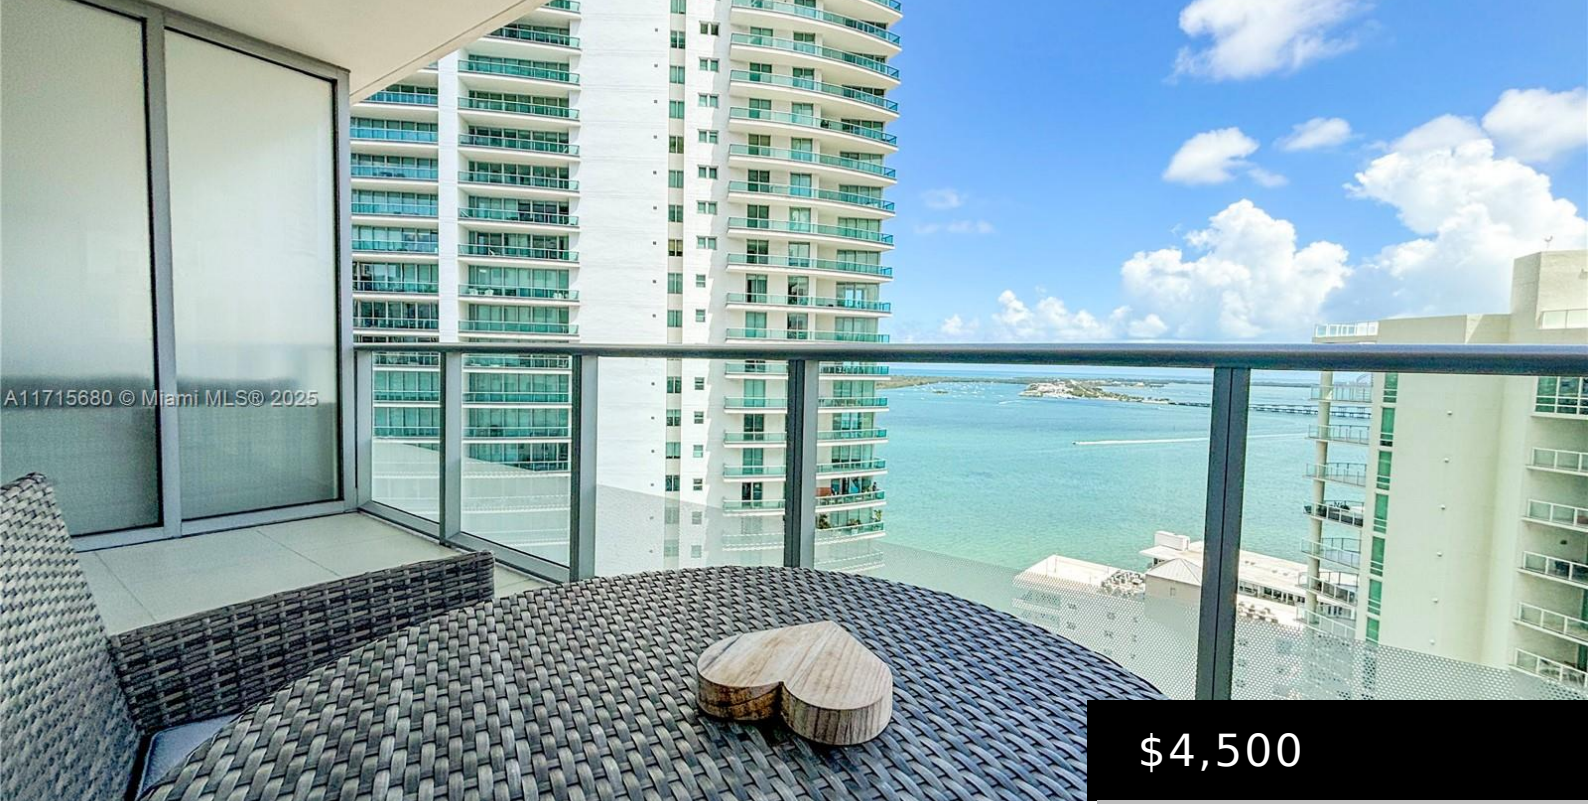

A11715680 © Miami MLS © 2025

\$4,500

1300 BRICKELL BAY DR, MIAMI, FL, 33131

<https://igorpresman.com>

Beautiful Fully Furnished Home with Stunning Ocean Views. Just bring your toothbrush. Minimum 30-day rental allowed. Off-season: \$4,500/month plus tax! High season: \$6,000/month plus tax!

- 1 bed
- 1 bath
- Residential Lease
- Condominium
- Active
- 696 sq ft

Kristina Mittendorff

Lifestyle International Realty

Building Details

NewConstructionYN: No

Building Name: BRICKELLHOUSE CONDO

Amenities & Features