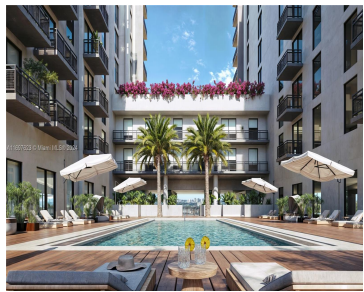

1420 14TH AVE, MIAMI, FL, 33125

https://igorpresman.com

1420 14th Ave,  
Miami, FL, 33125

\$630,360

Located in Miami's Health District (2nd largest & most visited Health District in the United States) and developed by Alta Development & designed by Behar Font. River District 14 is a new 16-story condo development with 283 investor-friendly condo units. All Units are delivered completely finished, furnished and turn key along with Assigned covered Parking. No [...]