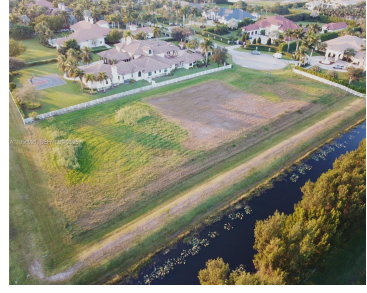

**16700 BERKSHIRE CT, SOUTHWEST RANCHES, FL,  
33331**

<https://igorpresman.com>

16700 Berkshire Ct,  
Southwest  
Ranches, FL, 33331

**\$2,750,000**

PREMIUM LOT INSIDE LANDMARK RANCH ESTATES!!! Nestled within the quaint town of Southwest Ranches, this ultra-private and exclusive enclave is THE ONLY gated community in town, offering a true estate lifestyle experience. This expansive 1.9 acres property provides ample space for sport courts, car barn, resort sized pool, guest house, detached gym, among other. Just minutes away from [...]