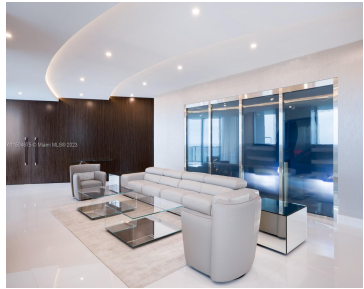

18555 COLLINS AVE, SUNNY ISLES BEACH, FL, 33160

<https://igorpresman.com>

18555 Collins Ave,
Sunny Isles Beach,
FL, 33160

Experience a lifestyle like never before where you can drive into your apartment with your car and have your two cars showcased in your living room. This spacious residence features 3 large bedrooms with jacuzzi on balcony, walk in closets, gorgeous city, intracoastal, sunset, and twilight views. It is impeccably customized and finished by Rockstar [...]

Amenities & Features

Features: Cooking Island, Fireplace, Volume Ceilings, Walk-In Closet(s)

Amenities: Dishwasher, Disposal, Dryer, Electric Water Heater, Microwave, Refrigerator, Washer

ExteriorFeatures: East Of Us1, Barbeque, Open Balcony