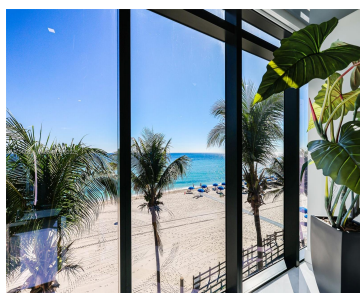

# 2205 SURF RD, HOLLYWOOD, FL, 33019

<https://igorpresman.com>

2205 Surf Rd,  
Hollywood, FL,  
33019

Discover beachfront luxury in this exclusive five-story boutique residence with direct beach access and panoramic ocean views. Designed by renowned Carlos Ott. With only two units per floor, a private elevator opens into your 2,606 sq. ft. retreat, featuring three expansive balconies. This completely remodeled unit boasts premium flooring, custom ceilings, and elegant bathrooms. Fully [...]