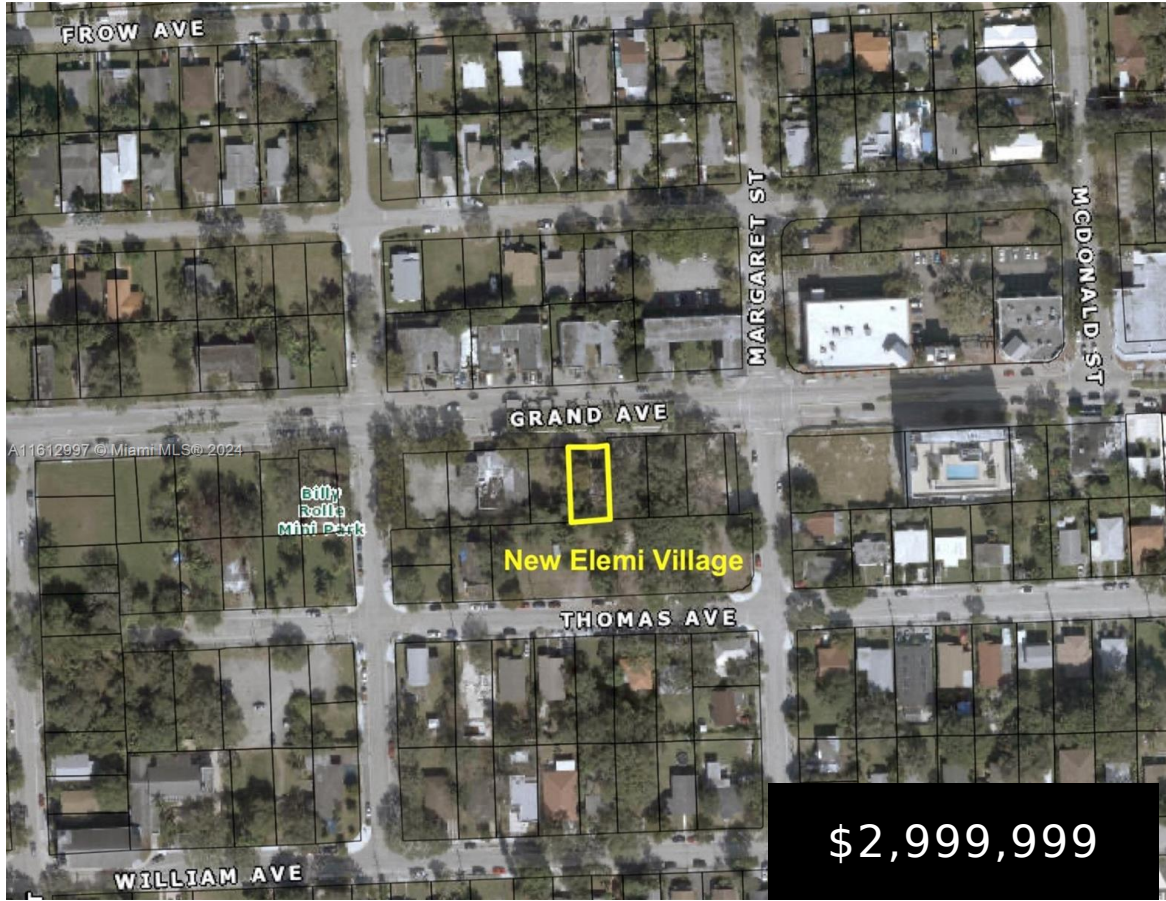

3340 GRAND AVE, MIAMI, FL, 33133

https://igorpresman.com

3340 Grand Ave,
Miami, FL, 33133

View to the East

View to the West

Fantastic opportunity to build up to 5 stories mixed use. Great up and coming neighborhood in front of the new and luxury townhomes and flats behind called: "Elemi at Grove Village". Walking distance to everything in Coconut Grove.

- Commercial Land
- Active

Building Details

NewConstructionYN: No

Building Name: FROW HOMESTEAD

Amenities & Features

Waterfront available: No

AttachedGarageYN: No

PoolPrivateYN: No