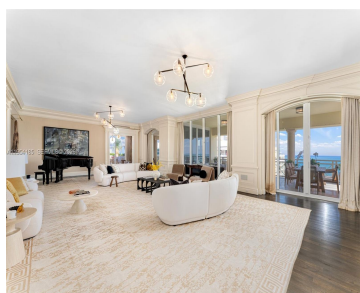

445 GRAND BAY DRIVE, KEY BISCAIYNE, FL, 33149

<https://igorpresman.com>

445 Grand Bay Drive, Key Biscayne, FL, 33149

High above the turquoise waters of Key Biscayne rises a penthouse that simply cannot be replicated. Once featured in Architectural Digest, this legendary corner residence at Grand Bay is a statement of scale, design, and presence. From sunrise over the Atlantic to glittering sunsets across Biscayne Bay and the Miami skyline, the views are cinematic [...]

ArchitecturalStyle: Corner Unit, High Rise,
Penthouse

Building Name: GRAND BAY

Exterior material: CBS Construction

Amenities & Features

Features: Built-in Features, Closet Cabinetry,
Den/Library/Office, Entrance Foyer, Family Room,
Great Room, Pantry, Volume Ceilings, Walk-In
Closet(s), Wet Bar