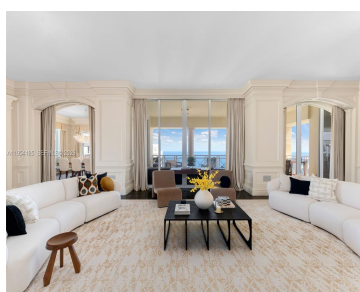

445 GRAND BAY DRIVE, KEY BISCAIYNE, FL, 33149

<https://igorpresman.com>

445 Grand Bay Drive, Key Biscayne, FL, 33149

High above the turquoise waters of Key Biscayne rises a penthouse that simply cannot be replicated. Once featured in Architectural Digest, this legendary corner residence at Grand Bay is a statement of scale, design, and presence. From sunrise over the Atlantic to glittering sunsets across Biscayne Bay and the Miami skyline, the views are cinematic [...]

ArchitecturalStyle: Corner Unit, High Rise,
Penthouse

Building Name: GRAND BAY

Exterior material: CBS Construction

Amenities & Features

Features: Built-in Features, Closet Cabinetry,
Den/Library/Office, Entrance Foyer, Family Room,
Great Room, Pantry, Volume Ceilings, Walk-In
Closet(s), Wet Bar