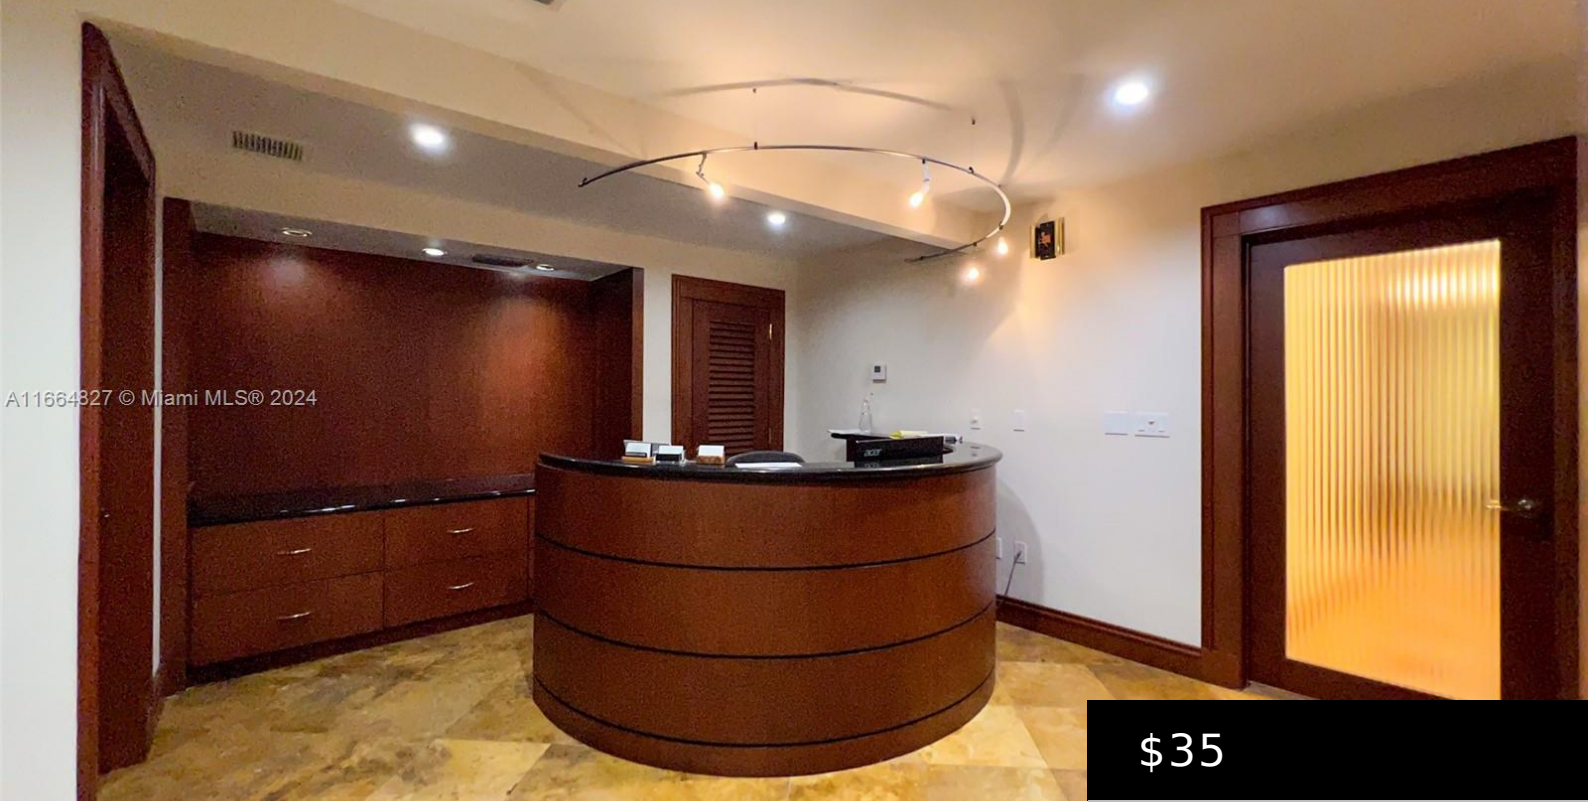

A11664827 © Miami MLS® 2024