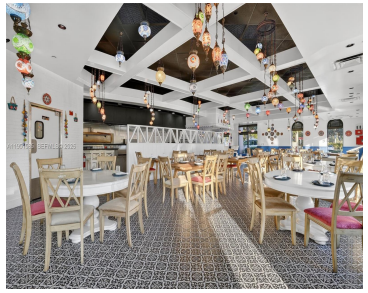

# 522 TURNKEY RESTAURANT & BAR FOR RENT PRIME PLANTATION, PLANTATION, FL, 33324

<https://igorpresman.com>

522 Turnkey  
Restaurant & Bar  
For Rent Prime  
Plantation,  
Plantation, FL,  
33324

Turnkey restaurant and bar for rent in a prime Publix-anchored center in Plantation, offering outstanding visibility on Pine Island Road with approximately 45,000+ cars passing by your doors every day. This 3,200 sq ft fully built-out space includes a 20-ft hood, walk-in cooler, office, 4-COP, charcoal grill, commercial mixer, double brick oven, outdoor seating, and [...]