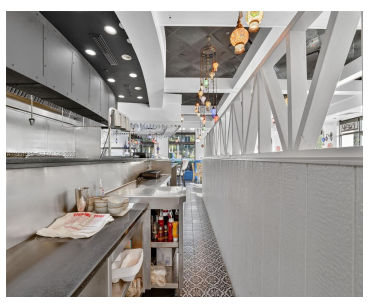

# 522 TURNKEY RESTAURANT & BAR FOR RENT PRIME PLANTATION, PLANTATION, FL, 33324

<https://igorpresman.com>

522 Turnkey  
Restaurant & Bar  
For Rent Prime  
Plantation,  
Plantation, FL,  
33324

Turnkey restaurant and bar for rent in a prime Publix-anchored center in Plantation, offering outstanding visibility on Pine Island Road with approximately 45,000+ cars passing by your doors every day. This 3,200 sq ft fully built-out space includes a 20-ft hood, walk-in cooler, office, 4-COP, charcoal grill, commercial mixer, double brick oven, outdoor seating, and [...]