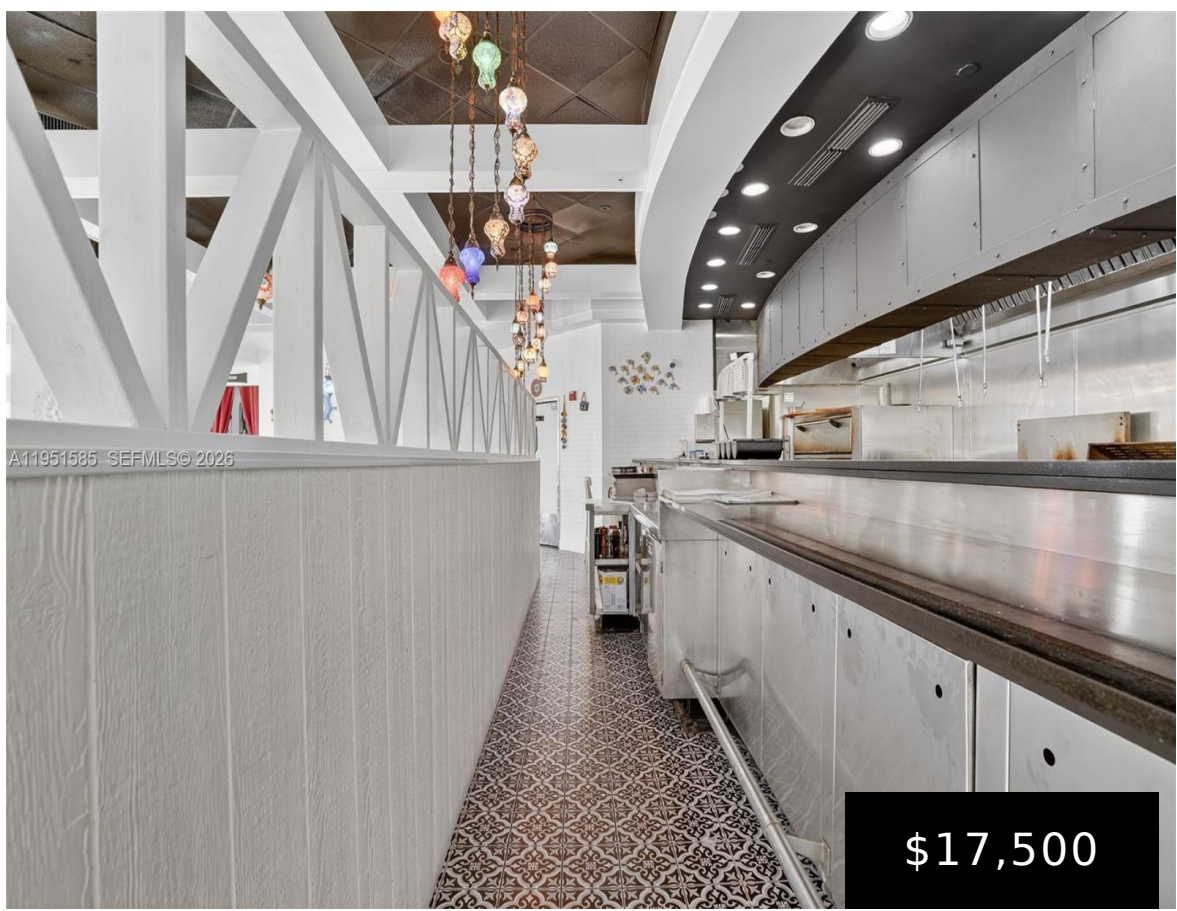

# 522 TURNKEY RESTAURANT & BAR FOR RENT PRIME PLANTATION, PLANTATION, FL, 33324

<https://igorpresman.com>

522 Turnkey  
Restaurant & Bar  
For Rent Prime  
Plantation,  
Plantation, FL,  
33324

Turnkey restaurant and bar for rent in a prime Publix-anchored center in Plantation, offering outstanding visibility on Pine Island Road with approximately 45,000+ cars passing by your doors every day. This 3,200 sq ft fully built-out space includes a 20-ft hood, walk-in cooler, office, 4-COP, charcoal grill, commercial mixer, double brick oven, outdoor seating, and [...]