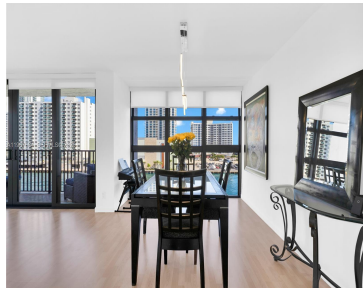

600 PARKVIEW DR, HALLANDALE BEACH, FL, 33009

<https://igorpresman.com>

600 Parkview Dr,
Hallandale Beach,
FL, 33009

\$550,000

Welcome to Towers of Oceanview in beautiful Hallandale Beach! This spacious 2-bedroom, 2-bath corner condo offers over 1,400 sq ft of bright, open living space with stunning water views. Floor-to-ceiling windows and all new impact windows and doors flood the home with natural light while providing peace of mind and energy efficiency. Enjoy breathtaking views [...]

ArchitecturalStyle: Corner Unit

Building Name: TOWERS OF OCEANVIEW

Exterior material: CBS Construction

Amenities & Features

Features: Family Room, Lobby, Other, Walk-In Closet(s)

Amenities: Dishwasher, Dryer, Electric Range, Microwave, Refrigerator, Washer