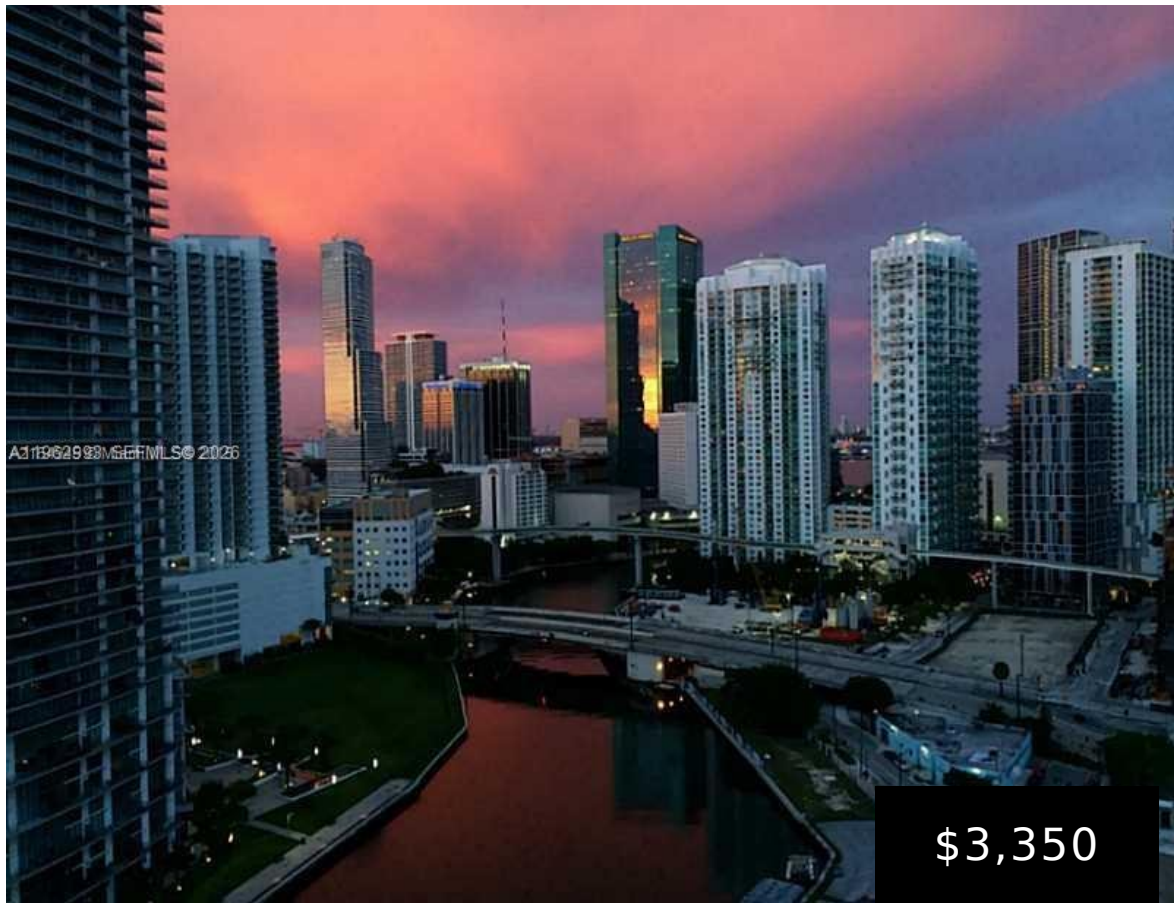

690 1ST CT, MIAMI, FL, 33130

https://igorpresman.com

690 1st Ct, Miami, FL, 33130

LOCATION, LOCATION, LOCATION. Neovertika is a modern and unique building, designed by architect Revuelta Vega in 2006. Located on the banks of the Miami River, steps away from City Brickell, excellent restaurants, shops, nightclubs, the Metro Mover, and the Metro Rail, imagine enjoying a glass of wine and admiring this fabulous view of the Miami [...]