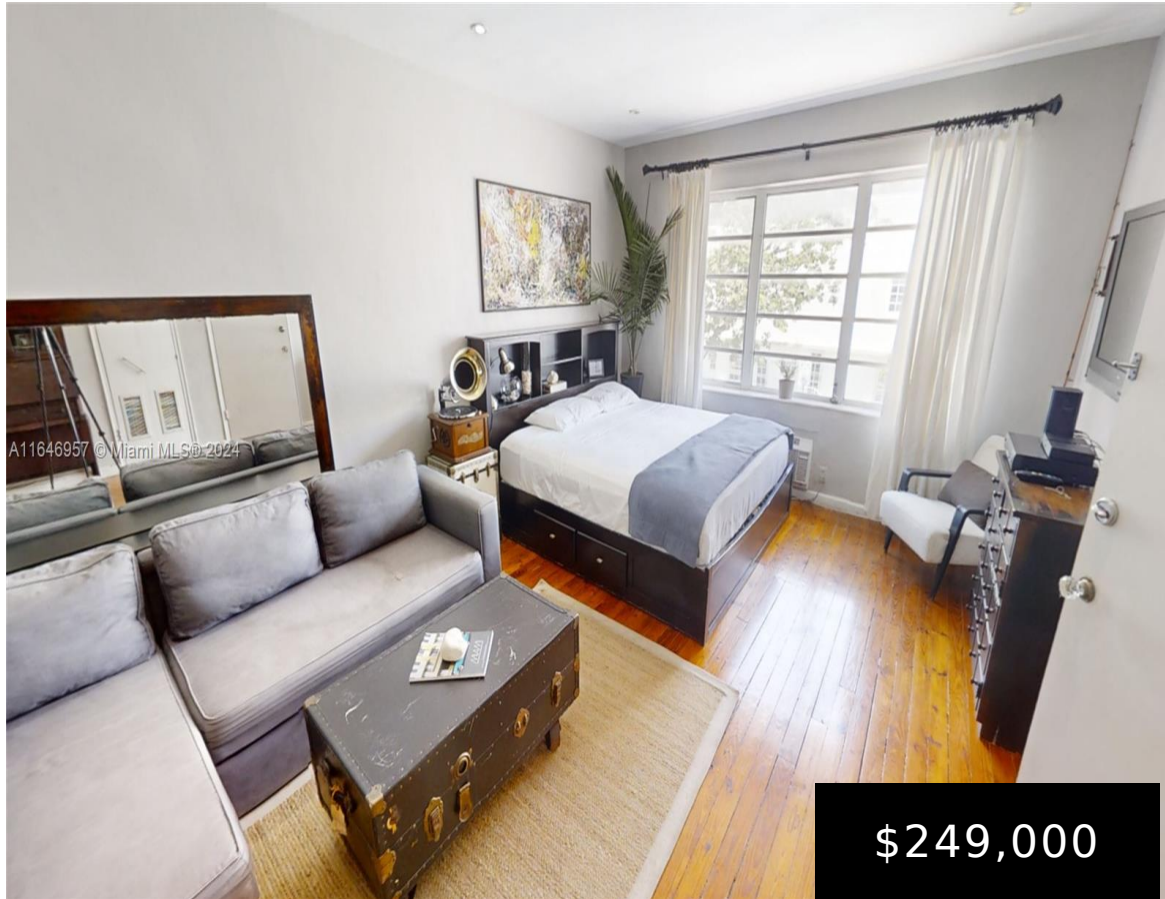

730 12TH ST, MIAMI BEACH, FL, 33139

<https://igorpresman.com>

730 12th St, Miami Beach, FL, 33139

Miami Modern Albert Anis designed Top floor Furnished studio centrally located on South Beach historic Meridian Ave. Beautyleaf tree lined street directly across from Flamingo Park tennis courts. Natural Florida hardwood floors, Gas stove, Dishwasher ,Central A/C & ceiling fans. Architect also designed The Whitelaw Hotel ,The Waldorf Towers Hotel, Winterhaven Hotel, Leslie Hotel , [...]