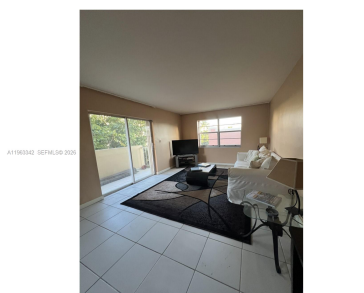

730 PENNSYLVANIA AVE, MIAMI BEACH, FL, 33139

<https://igorpresman.com>

730 Pennsylvania Ave, Miami Beach, FL, 33139

Experience the best of South Beach living! Perfectly positioned just steps from the beach, renowned dining, and premier shopping. Enjoy the vibrant energy of the neighborhood while still having a comfortable retreat to call home. This front east-facing bright corner 1-bedroom, 1-bath residence is filled with natural light throughout the day, creating a warm and [...]

Building Name: PENN TERRACE TOWERS CONDO

Exterior material: Concrete Block Construction

Amenities & Features

Features: Closet Cabinetry, Custom Mirrors, Third Floor Entry

Amenities: Dishwasher, Gas Range, Wall Oven