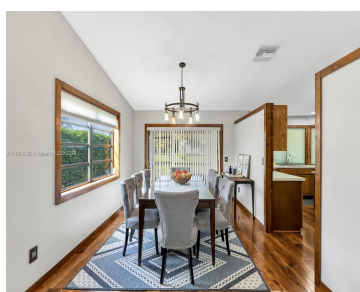

# 815 CARAWAY CT, WELLINGTON, FL, 33414

https://igorpresman.com

815 Caraway Ct,  
Wellington, FL,  
33414

\$5,500

Single family home for rent!! Located in the Sugar Pond Manor neighborhood, convenient location near Wellington’s equestrian venues, shopping, dining, and top-rated schools. Featuring a spacious layout with 3 beds 2 baths, 1,965 Sqft of living space well-suited for families seeking comfort and accessibility. Home is designed for easy living, with an open-concept kitchen, modern [...]